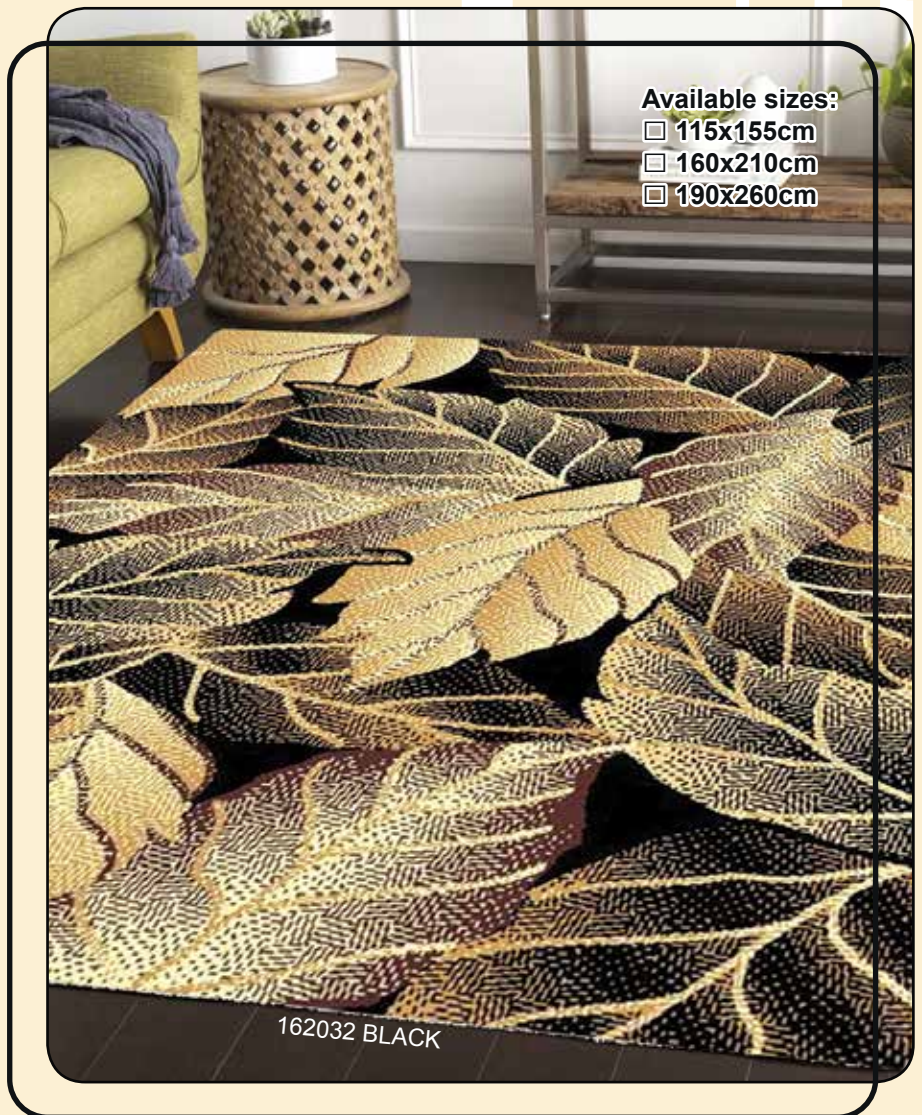

TRENDZ

2023-2024

Suitable for Indoors

VIEW ON WEBSITE

SCAN HERE ↑

434268 OCEAN

434107 CORAL

Available sizes:

- 115x155cm
- 160x210cm
- 190x260cm

162032 BLACK

100% POLYPROPYLENE

Another Quality Product From

HERITAGE[™]
CARPETS

Elegance & Comfort in Modern Living

TRENDZ

LEADING-EDGE | YOUTHFUL | VARIEGATED