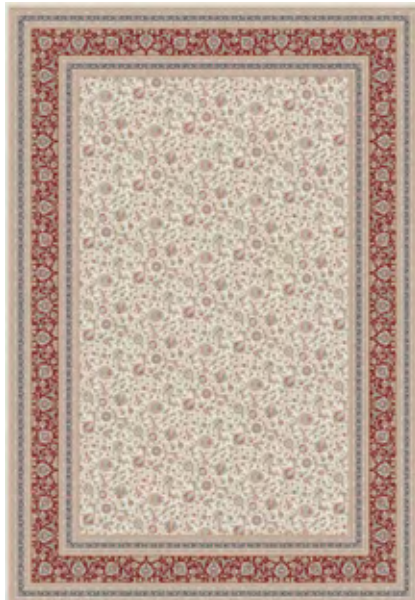

# TASHKENT

COLLECTION 2023-2024

T444B Cream Blue

T444B Cherry Cherry

T445B D. Blue D.Blue

T445C Cream Cream

T444B CREAM BLUE

**Available sizes:**

- 120x180cm
- 160x230cm
- 200x290cm
- 240x340cm

T490A Cream Cherry

T490B Cream Blue

T502A Cream Cream

T502B Cream Blue

Available sizes:

□ 120x180cm

□ 160x230cm