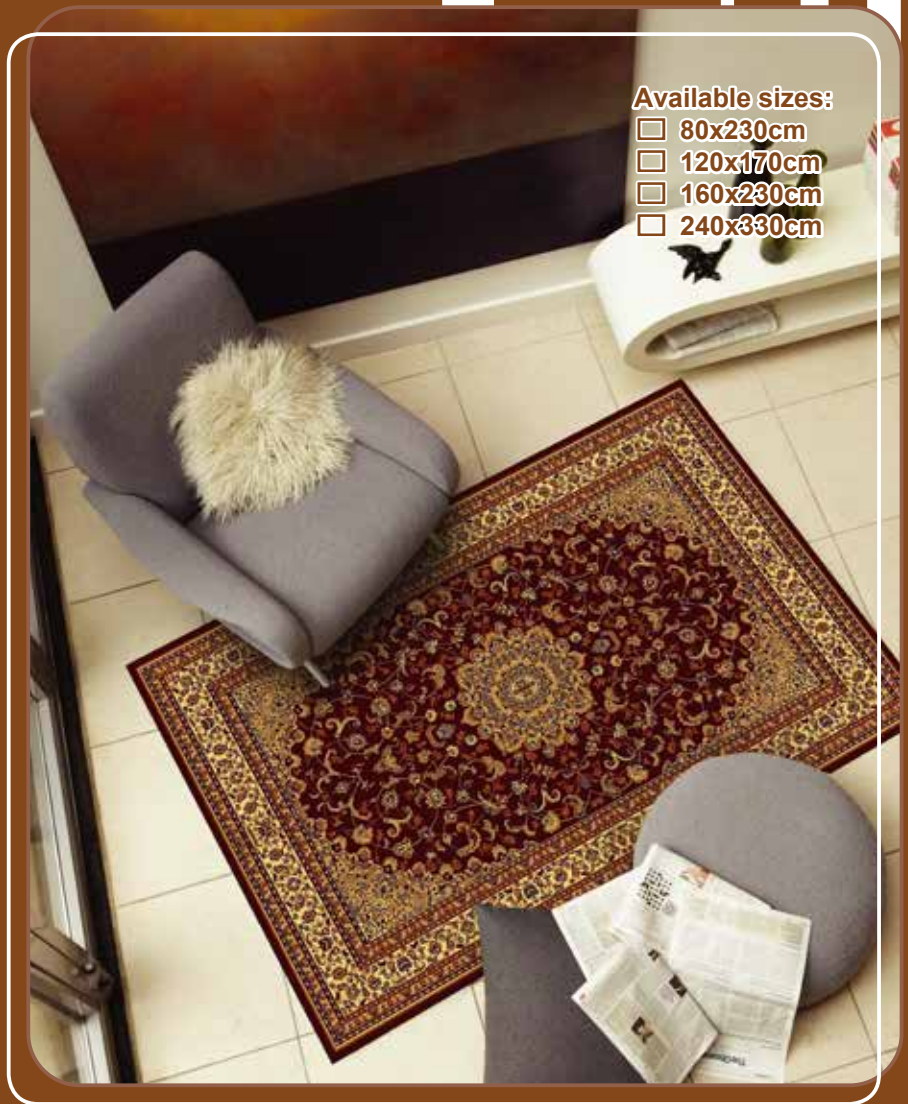

# SUPER ANTIQUE

2023-2024

VIEW ON WEBSITE

SCAN HERE

Available sizes:

- 80x230cm
- 120x170cm
- 160x230cm
- 240x330cm

100% Heatset PP  
Made In Turkey

Another Quality Product From