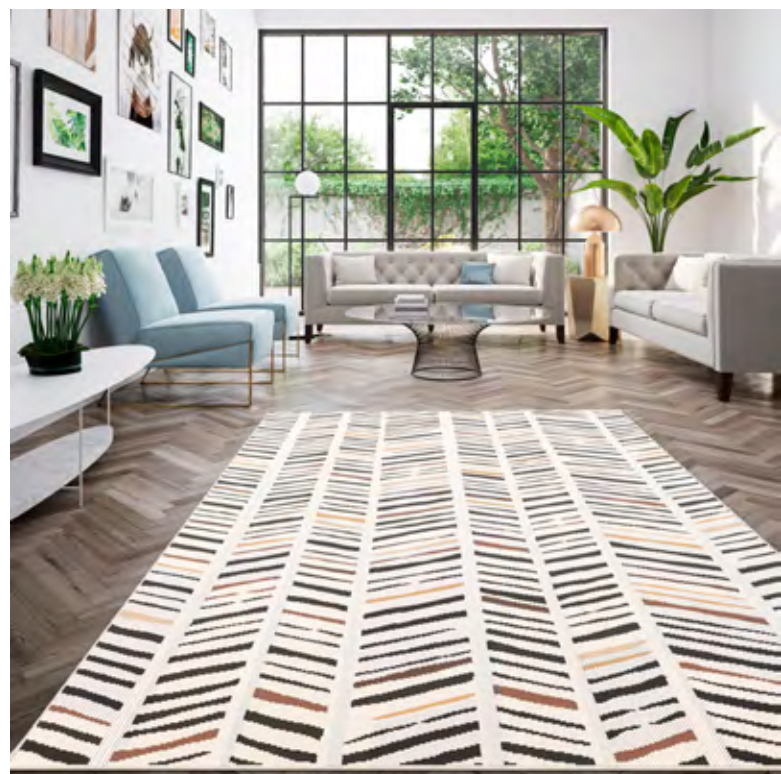

- ▣ 120x170cm
- ▣ 160x230cm
- ▣ 200x290cm
- ▣ 120cm Round
- ▣ 160cm Round

100% Berclon Fiber Flatweave
Made In Belgium

Another Quality Product From

Elegance & Comfort in Modern Living

STAR

TEXTURE

CHROMATICITY

19306-236

19313-86

19316-836

19316-836

STAR
COLLECTION 2023-2024

19433-62

19433-62 CIRCLE

19436-62

19443-62

19445-460

Available sizes:

- 120x170cm
- 160x230cm
- 200x290cm
- 160cm Round

19447-62

19581-286

19582-286

19621-784 CIRCLE

Available sizes:
 □ 120cm Round

19621-267 CIRCLE

19621-353 CIRCLE

19621-784 CIRCLE

19621-851 CIRCLE

Suitable for Indoors and Outdoors

19621-784 CIRCLE

Available sizes: