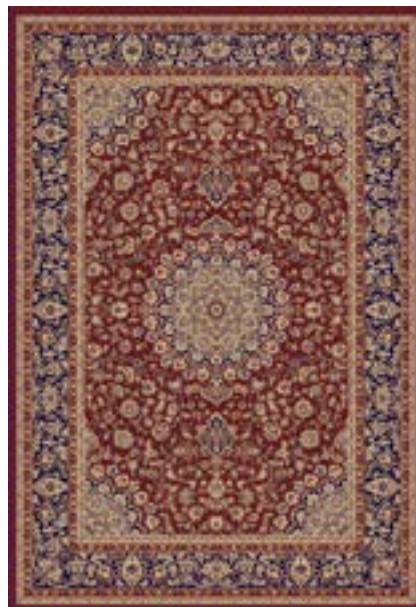

# SAMARKAND

COLLECTION 2024-2025

0375A BEIGE BEIGE

0375A RED RED

553A CREAM CREAM

877A CREAM RED

877A GREEN NAVY

877A RED NAVY

Available sizes:

- ☐ 80x250cm
- ☐ 160x230cm
- ☐ 200x290cm
- ☐ 240x330cm
- ☐ 300x400cm
- ☐ 400x600cm

0375A BEIGE BEIGE

*\*Kindly check stock availability with us before confirming the order.*