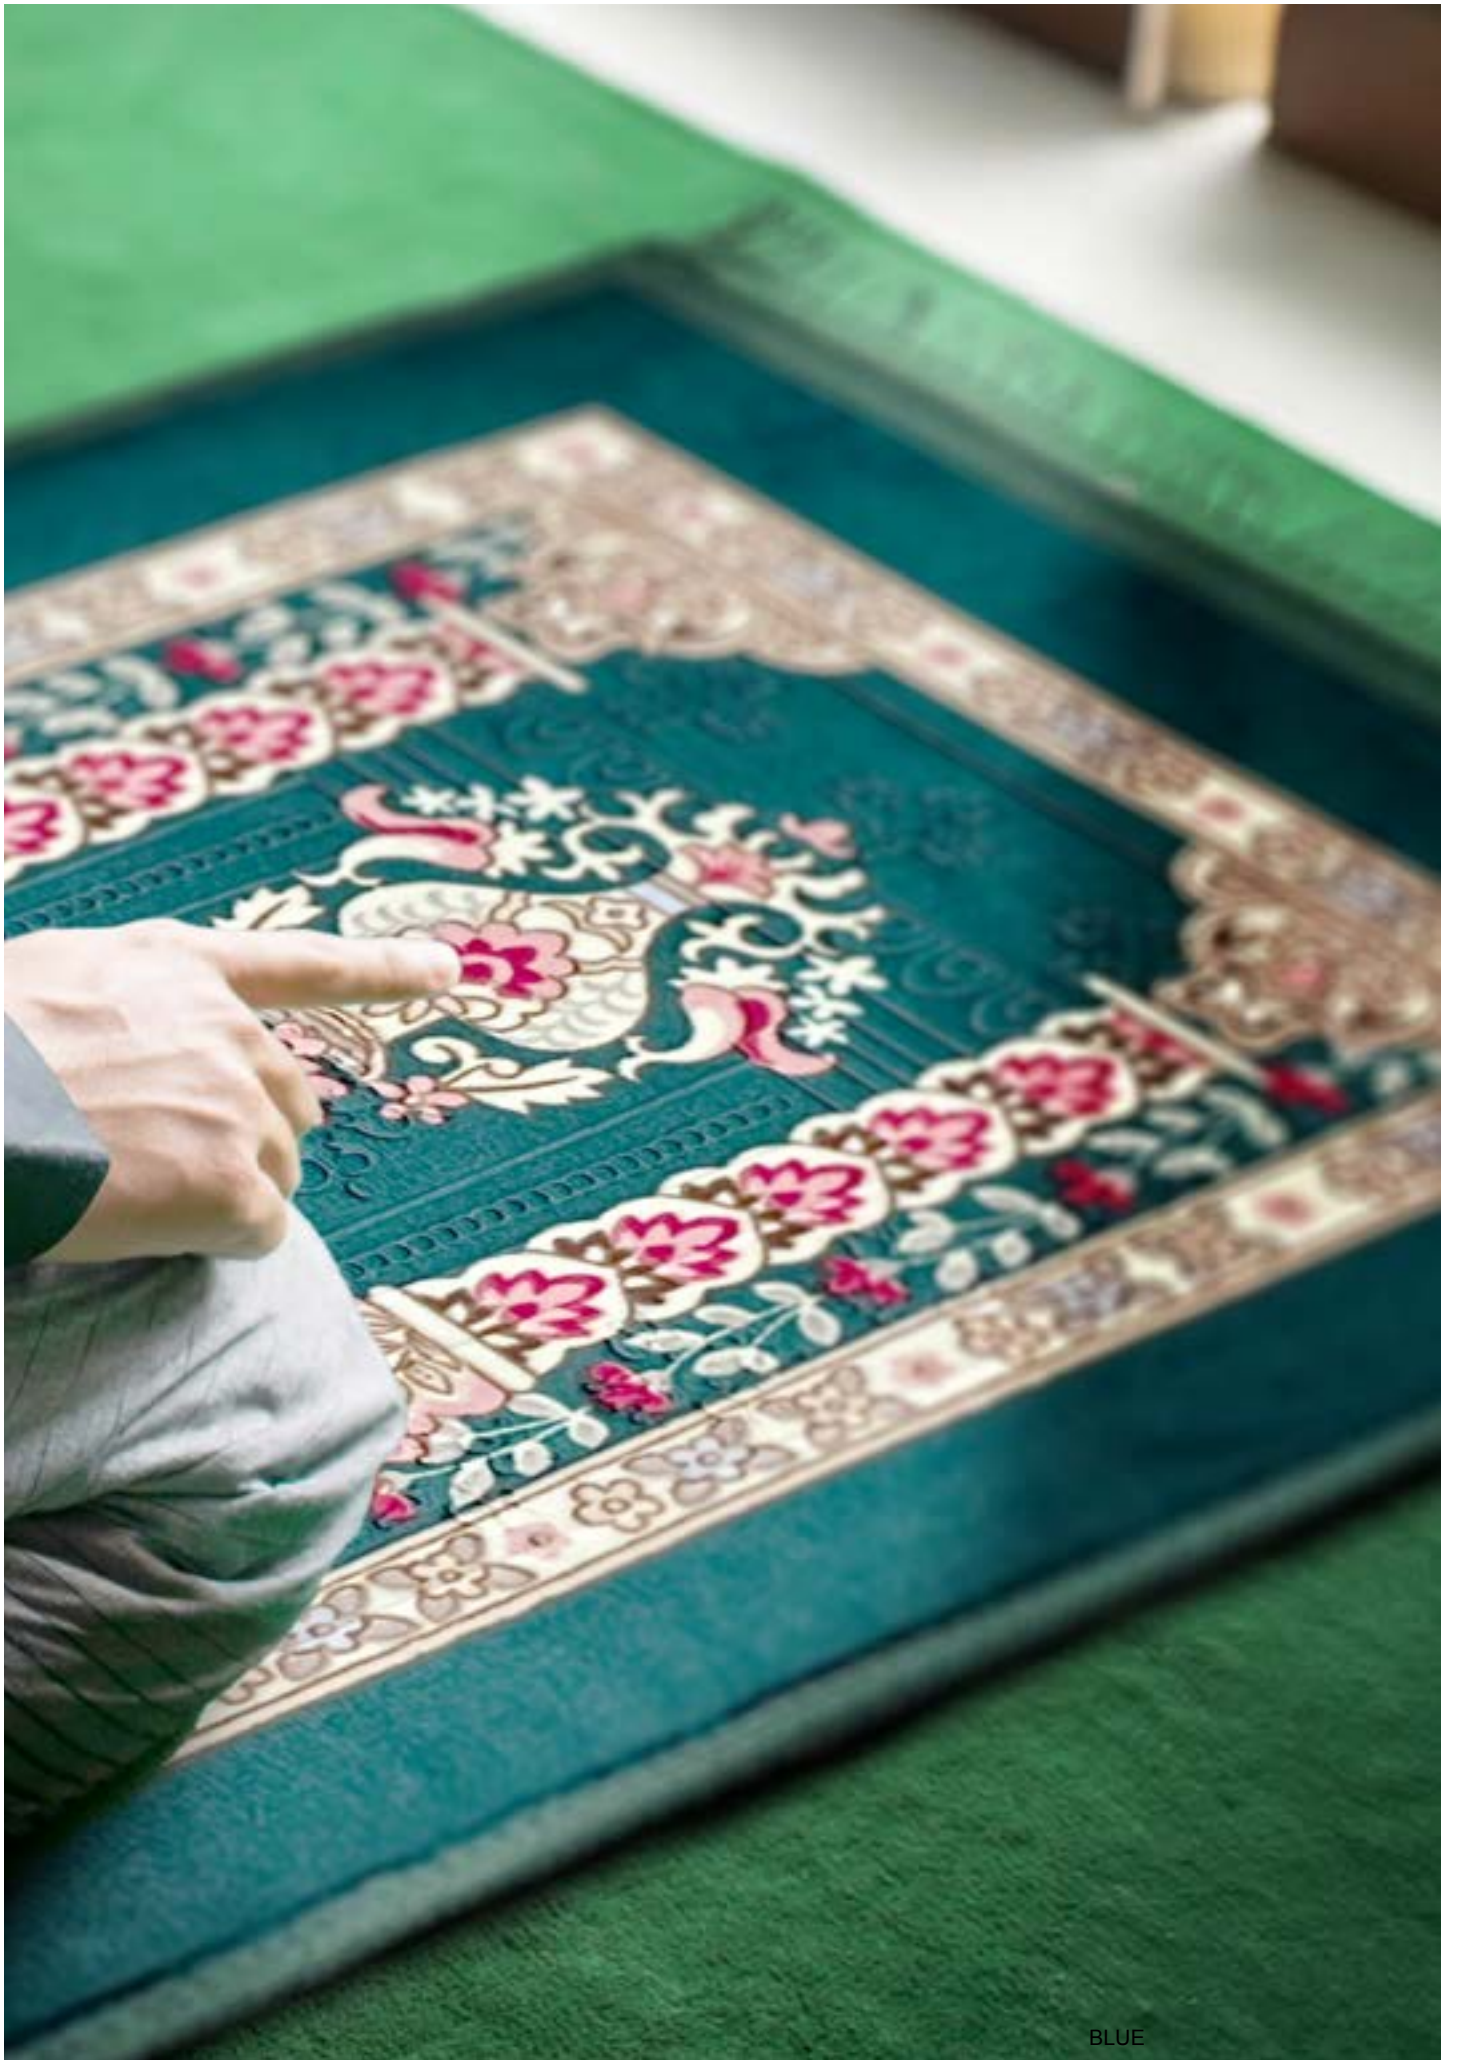

MECCA

2024-2025

VIEW ON WEBSITE

SCAN HERE ↑

Available sizes:
□ 70x110cm

Red

Green

100% Polyester Raschel

Another Quality Product From

Elegance & Comfort in Modern Living

MECCA

ELEGANT CONTEMPORARY SOFTNESS

RED

GREEN

BLUE

BLUE

Available sizes:
□ 70x110cm

MECCA 2024-2025