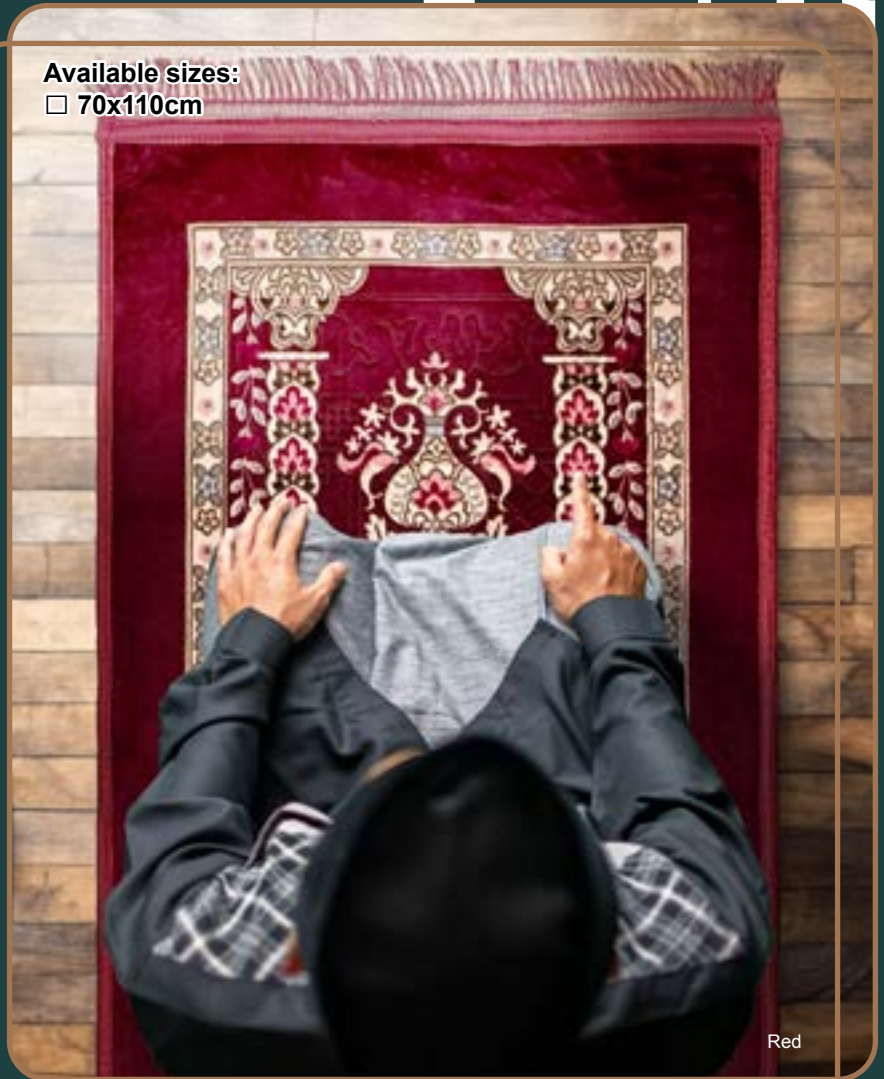

MECCA

2024-2025

VIEW ON WEBSITE

SCAN HERE ↑

Available sizes:
□ 70x110cm

Red

Green

100% Polyester Raschel

Another Quality Product From

Elegance & Comfort in Modern Living

MECCA

ELEGANT CONTEMPORARY SOFTNESS

RED

GREEN

BLUE

BLUE

Available sizes:
□ 70x110cm

MECCA 2024-2025