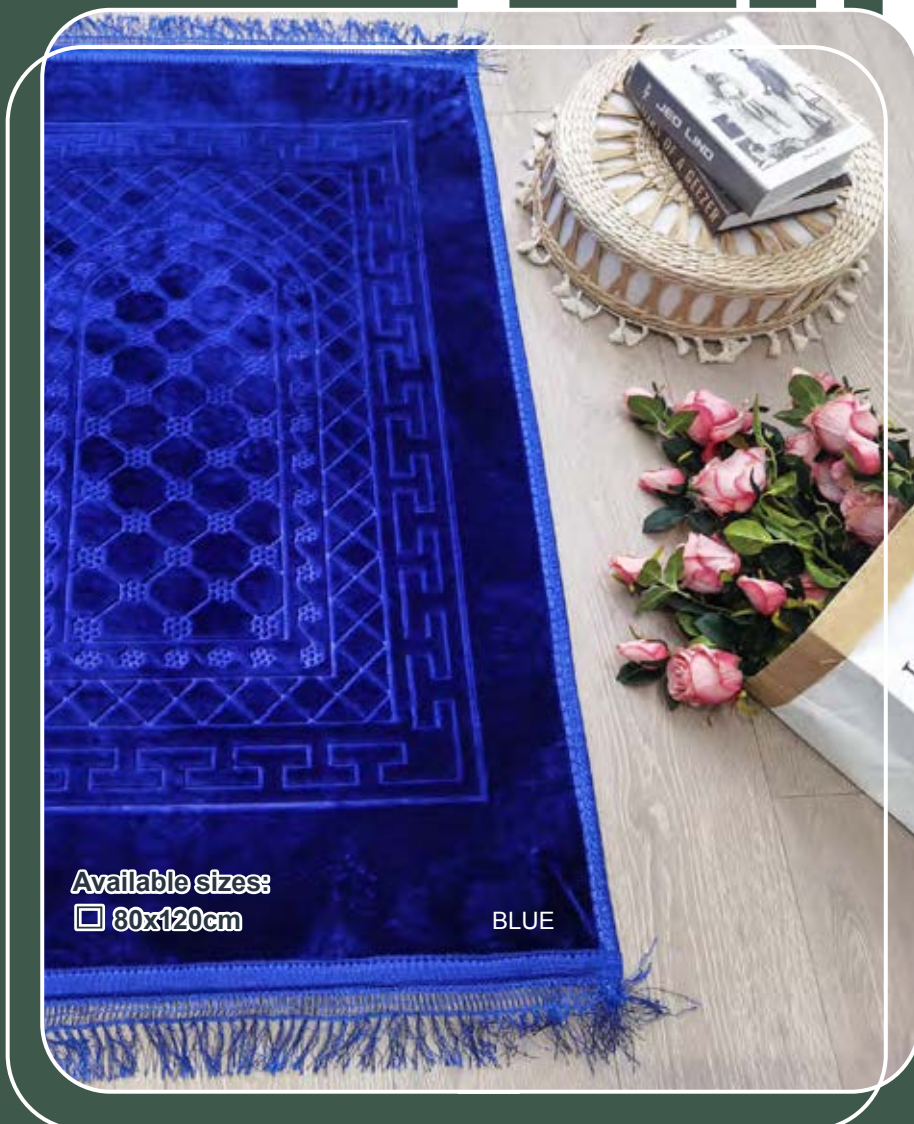

ISTANBUL NEW

2022 - 2023

VIEW ON WEBSITE

SCAN HERE

GREEN

YELLOW

Available sizes:

80x120cm

BLUE

100% Polyester Raschel

Another Quality Product From

Elegance & Comfort in Modern Living

ISTANBUL NEW

ELEGANT CONTEMPORARY SOFTNESS

ISTANBUL NEW

COLLECTION 2022 - 2023

BLUE (Assorted Design)

BROWN (Assorted Design)

GREEN (Assorted Design)

NAVY (Assorted Design)

YELLOW (Assorted Design)

RED (Assorted Design)

Available sizes:

□ 80x120cm

2022-2023

ISTANBUL NEW

Available sizes:

□ 80x120cm

100% Polyester Raschel