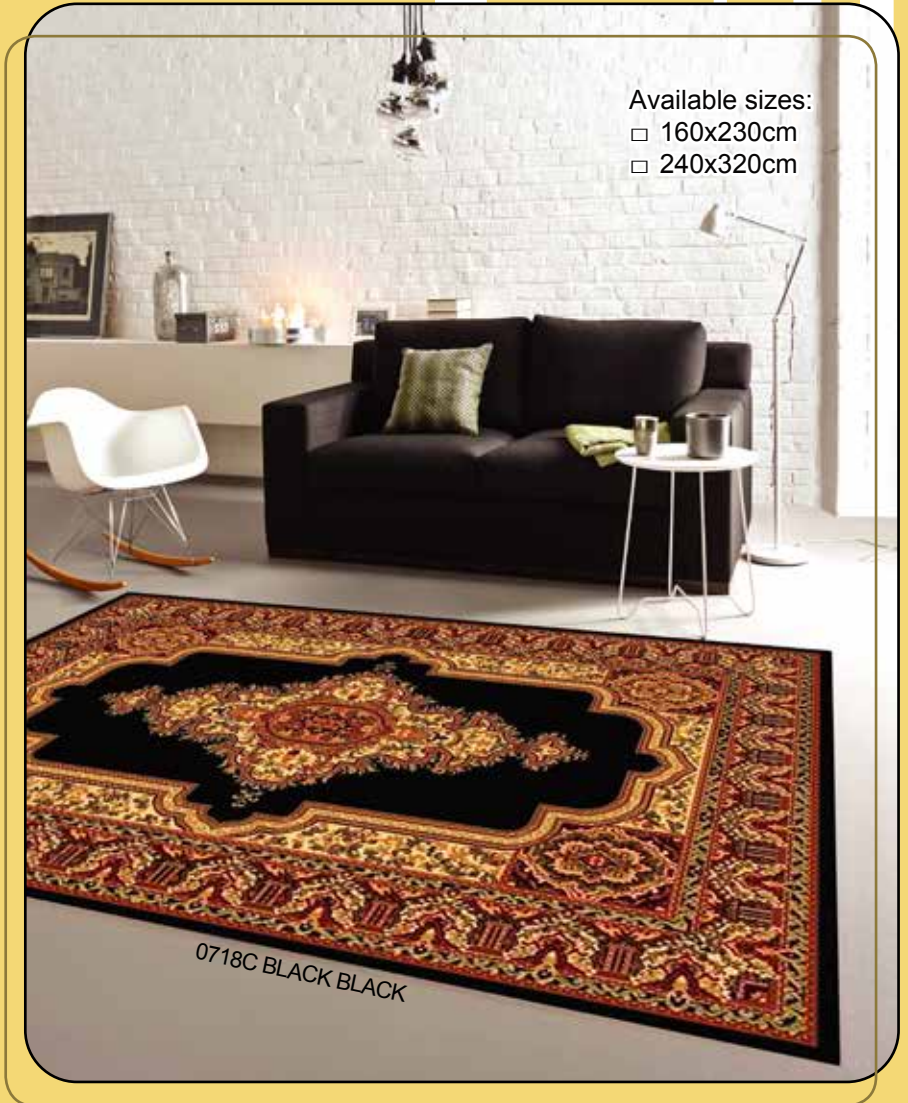

ISMIR

2022-2023

VIEW ON WEBSITE

SCAN HERE ↑

Soft Wool Like Feel
Made In Turkey

Another Quality Product From

Elegance & Comfort in Modern Living

ISMIR

CLASSICAL AND SEMI-CLASSICAL DESIGNS