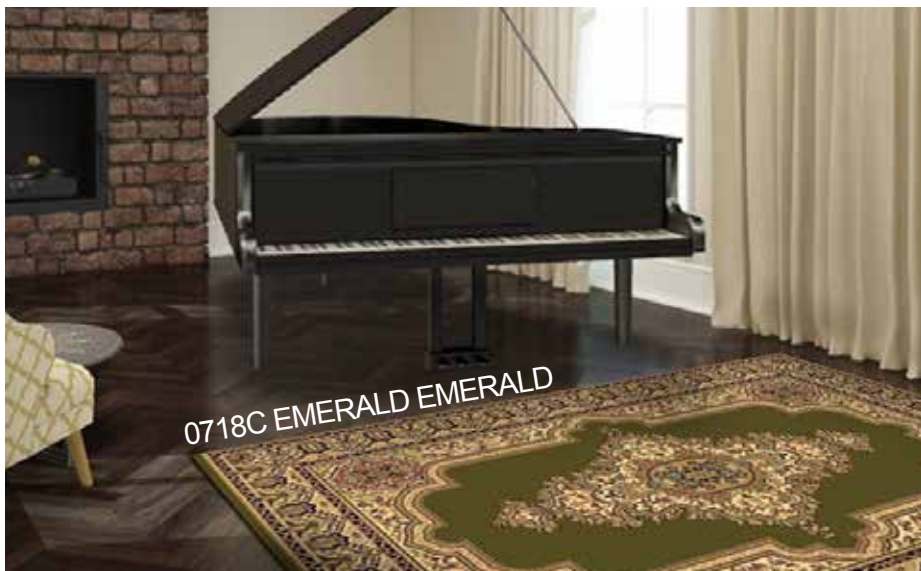

# ISMIR

CLASSICAL AND SEMI-CLASSICAL DESIGNS

**ISMIR**  
COLLECTION 2022-2023

0414A CHERRY CHERRY

0414A CREAM CREAM

Available sizes:  
□ 160x230cm  
□ 240x320cm

0718C BLACK BLACK

0718C CHERRY CHERRY

0718C CREAM BERBER

0718C EMERALD EMERALD

0718C EMERALD EMERALD

1178A BLACK BLACK

1178A CREAM BERBER

1178A EMERALD EMERALD

1178A CREAM CHERRY

1178A EMERALD EMERALD