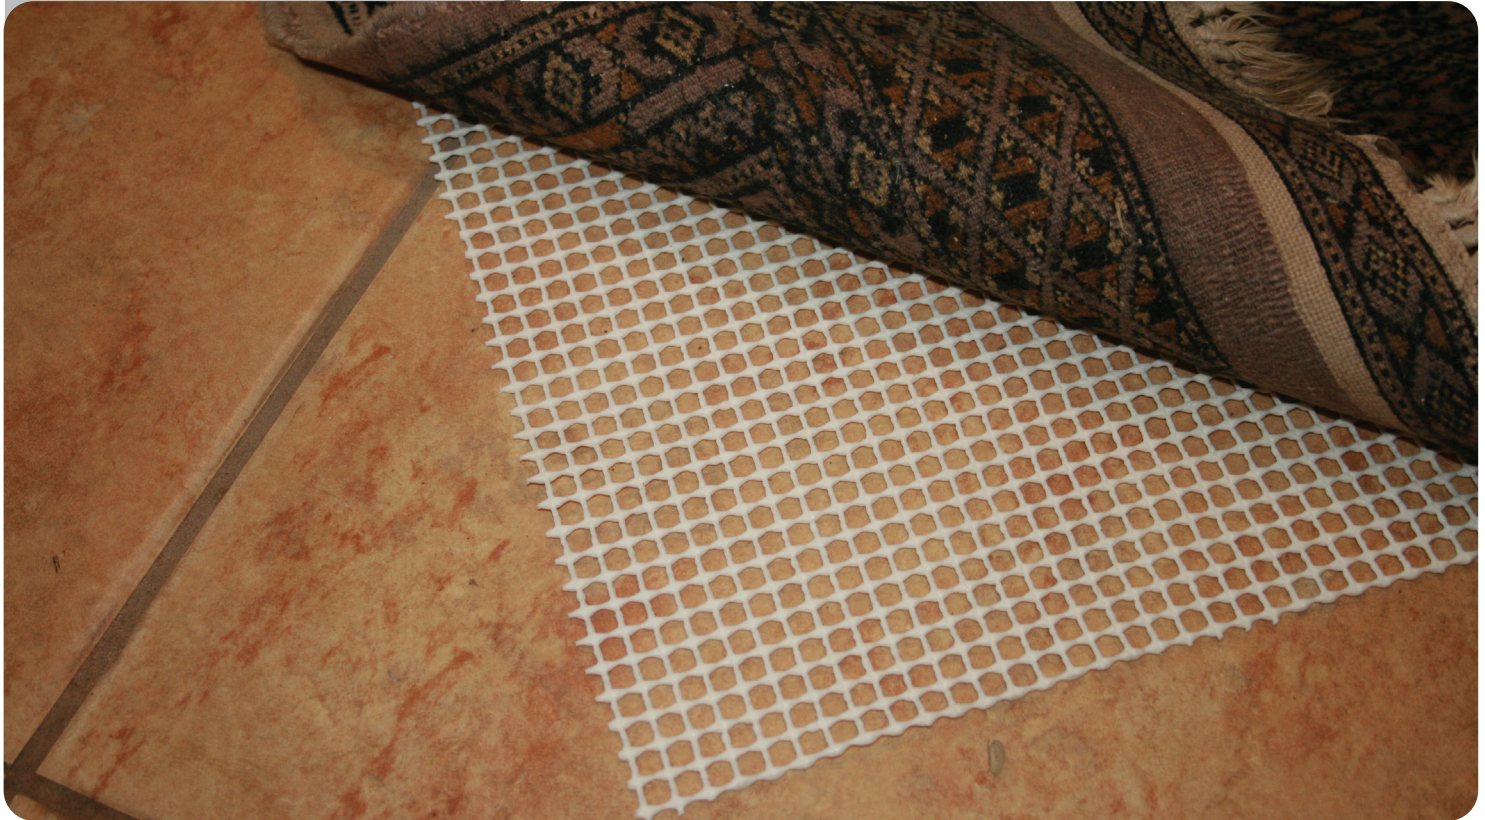

# IN-STEP RUG

HIGH QUALITY SYNTHETIC UNDERLAY  
FOR RUGS AND MATS

IN-STEP™ is a Value-Priced, Highly Engineered, Non-Slip Rug for use over hard floors

IN-STEP™ is ideal for all Rugs from Scatter to room size

IN-STEP™ Open-Weave Pattern allows the Rug to “breathe” and soil to filter through, prolonging the life of the rug

#### In-STEP RUG Specifications

Roll Size	1.30 m x 50 m (4'3" x 164')
Piece Size	1.3 m x 1.5 m (3'3" x 4'11")