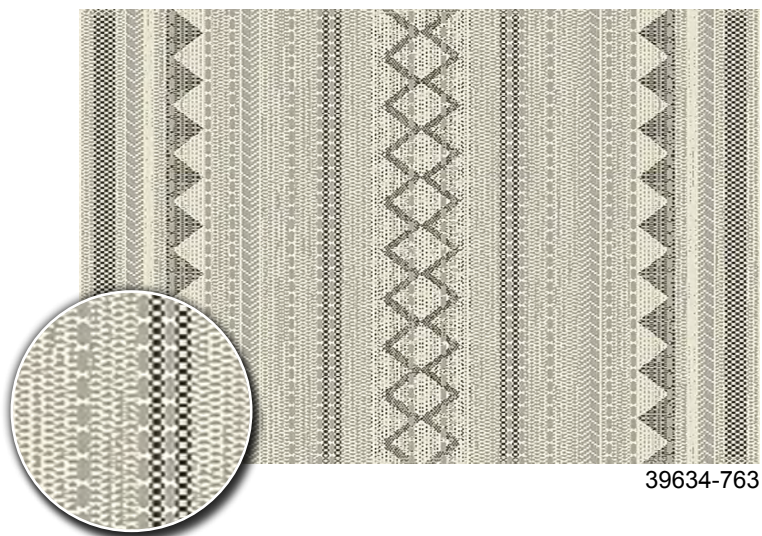

□ 200x290cm

39495-763

39495-896

39489-763

GRACE
COLLECTION 2024-2025

39634-763

Available sizes:

- 120x170cm
- 160x230cm
- 200x290cm

39641-388

39641-763

39646-363

39646-838

39641-388

39423-725

UV and Water Resistant

The rugs are UV stabilized, to withstand heavy sunshine. They are water resistant and can be left outdoor all summer long. Leave your rug outside during winter time? No panic, it can even resist the freezing winter cold.