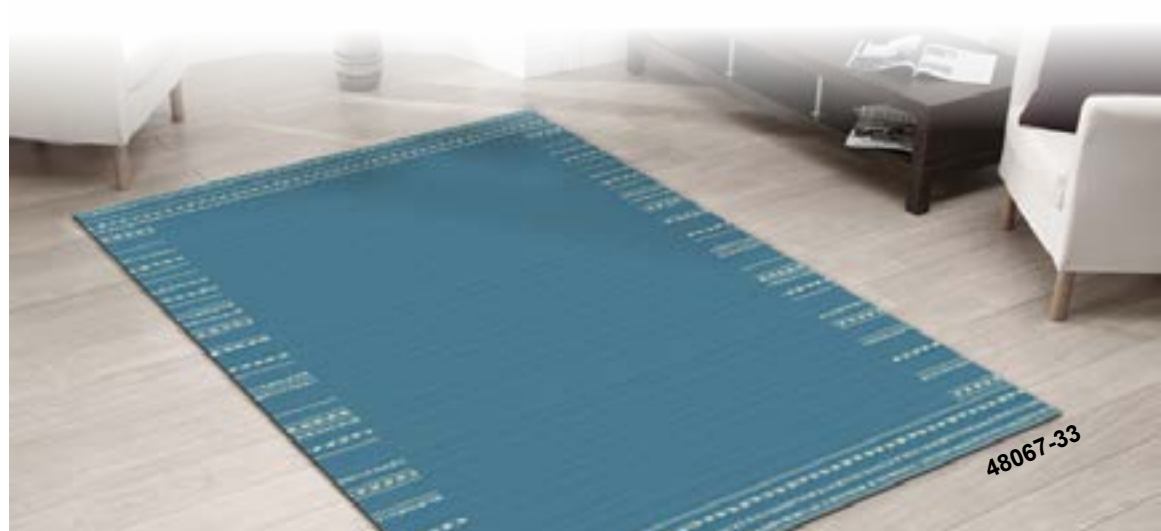

ESSENZA
COLLECTION 2024-2025

48067-33