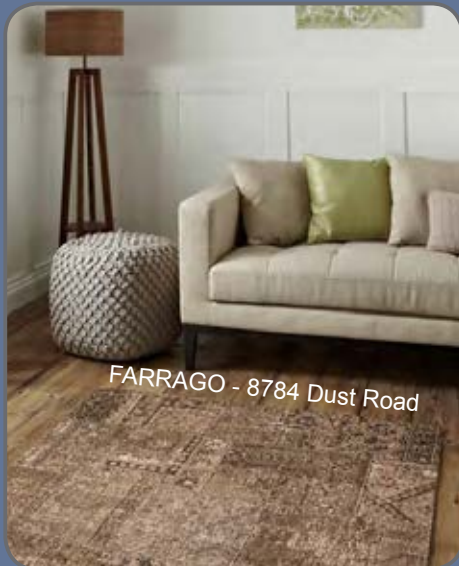

DECO COLLECTION

2023 - 2024

VIEW ON WEBSITE

SCAN HERE ↑

Available sizes:
□ 170x240cm

Timeless Patchwork Design Rugs
Made In Belgium

Another Quality Product From

Elegance & Comfort in Modern Living