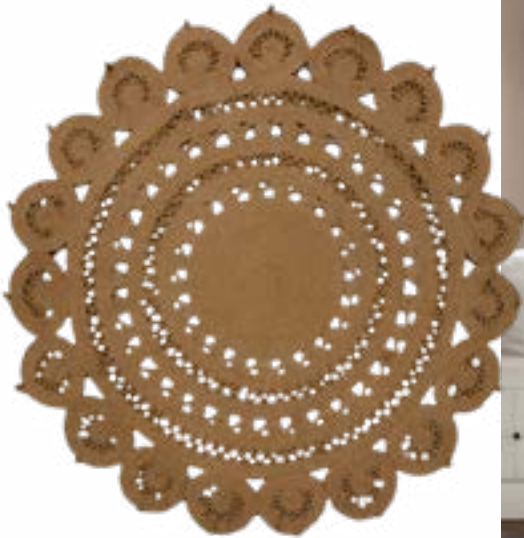

BLUSH DAWN-DUSK

2024-2025

Suitable for Indoors and Outdoors

VIEW ON WEBSITE

SCAN HERE ↑

Available sizes:

- 120x170cm
- 200x200cm
- 160x160cm

Handloom Rugs
100% Recycled Polyester (PET) Braided

Another Quality Product From

Elegance & Comfort in Modern Living

BLUSH, DAWN, DUSK

CLASSICAL AND ORIENTAL DESIGNS

BLUSH
COLLECTION 2024-2025

Blush

Available sizes:
□ 120x170cm

DAWN
COLLECTION 2024-2025

Dawn

Available sizes:
□ 200x200cm
□ 160x160cm

DUSK
COLLECTION 2024-2025

Available sizes:
☐ 200x200cm
☐ 160x160cm

Dusk

Handloom Rugs
100% Recycled Polyester (PET) Braided
Suitable for Indoors and Outdoors

BLUSH-DAWN-DUSK 2024-2025