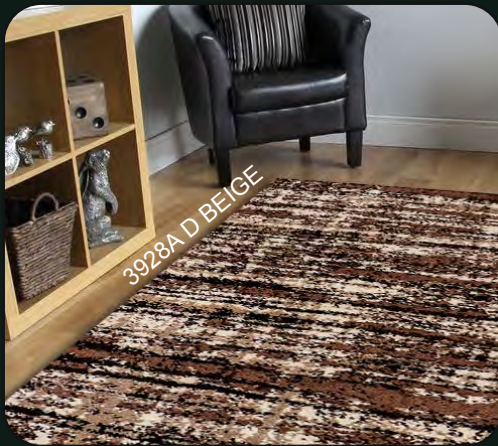

BLIZZ

2024-2025

Suitable for Indoors

VIEW ON WEBSITE

SCAN HERE ↑

100% Micro Polyester | Made In Turkey

Another Quality Product From

HERITAGE^{TM}
CARPETS

Elegance & Comfort in Modern Living

BLIZZ

LEADING-EDGE CONCOMITANT